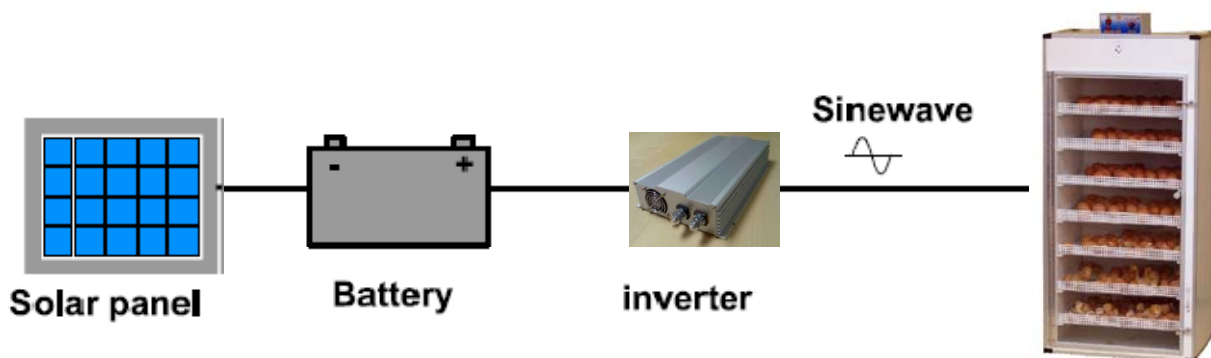

UNIMEX SOLAR POWERED INCUBATORS

System Includes:

UNIMEX SIL 504 Medium sized Incubator (504 Hen Egg)

3 x 135 Wp Solar panels

1 x Regulator

1 x 12V / 200 Ah Batteries

1 x Inverter 12 V /750

System Design

Including cables for installing solar system

Excl. Installation